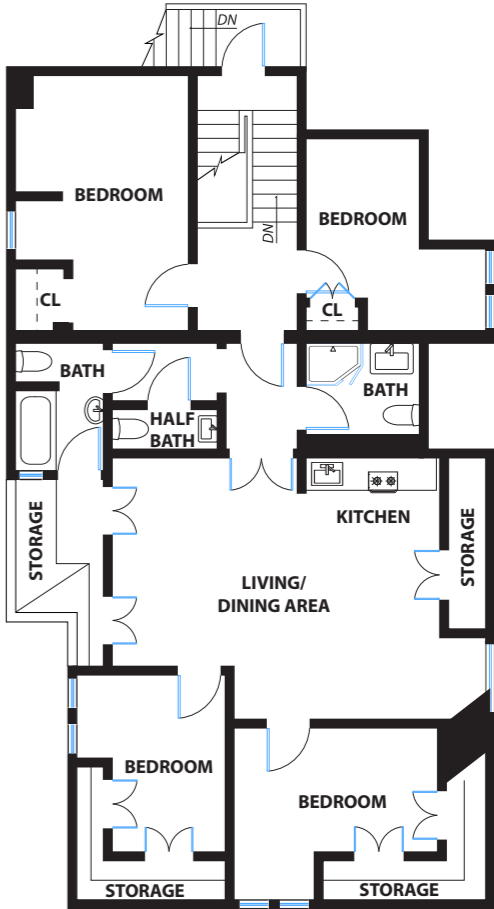

860 FELL STREET SAN FRANCISCO

COTTAGE, FIRST LEVEL (UNIT 3)

MAIN HOUSE, FIRST LEVEL

MAIN HOUSE, SECOND LEVEL

MAIN HOUSE, THIRD LEVEL

MAIN HOUSE, FOURTH LEVEL (UNIT 2)

DISCLAIMER: RENDERING BY OPEN HOMES PHOTOGRAPHY. ALL MEASUREMENTS ARE APPROXIMATE AND MAY NOT BE EXACT. DO NOT RELY ON THE ACCURACY OF THIS FLOOR PLAN WHEN DETERMINING THE PRICE OF A PROPERTY OR MAKING DECISIONS REGARDING BUYING OR SELLING OF PROPERTIES WITHOUT INDEPENDENT VERIFICATION.