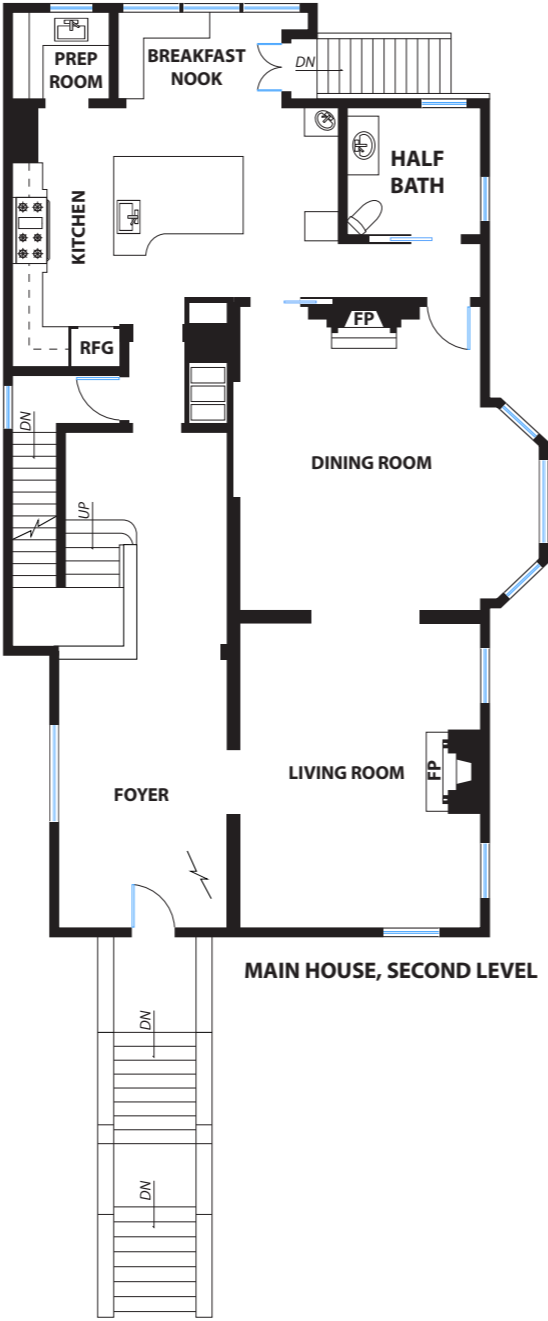

860 FELL STREET SAN FRANCISCO

COTTAGE, FIRST LEVEL (UNIT 3)

MAIN HOUSE, FIRST LEVEL

MAIN HOUSE, SECOND LEVEL

MAIN HOUSE, THIRD LEVEL

MAIN HOUSE, FOURTH LEVEL (UNIT 2)

DISCLAIMER: RENDERING BY OPEN HOMES PHOTOGRAPHY. ALL MEASUREMENTS ARE APPROXIMATE AND MAY NOT BE EXACT. DO NOT RELY ON THE ACCURACY OF THIS FLOOR PLAN WHEN DETERMINING THE PRICE OF A PROPERTY OR MAKING DECISIONS REGARDING BUYING OR SELLING OF PROPERTIES WITHOUT INDEPENDENT VERIFICATION.