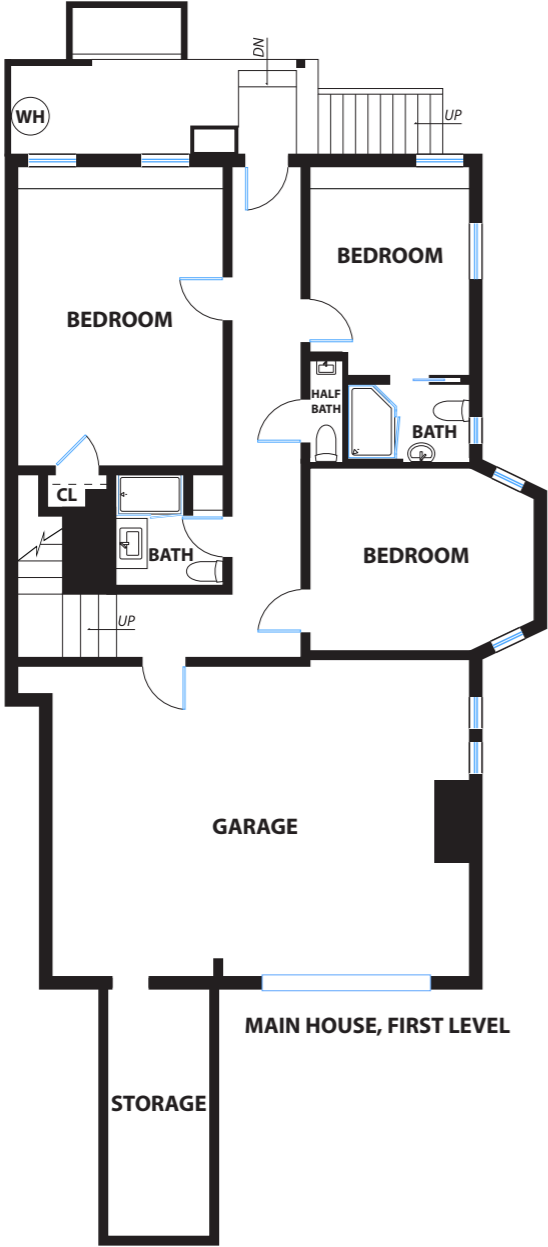

860 FELL STREET SAN FRANCISCO

COTTAGE, FIRST LEVEL (UNIT 3)

MAIN HOUSE, FIRST LEVEL

MAIN HOUSE, SECOND LEVEL

MAIN HOUSE, THIRD LEVEL

MAIN HOUSE, FOURTH LEVEL (UNIT 2)

DISCLAIMER: RENDERING BY OPEN HOMES PHOTOGRAPHY. ALL MEASUREMENTS ARE APPROXIMATE AND MAY NOT BE EXACT. DO NOT RELY ON THE ACCURACY OF THIS FLOOR PLAN WHEN DETERMINING THE PRICE OF A PROPERTY OR MAKING DECISIONS REGARDING BUYING OR SELLING OF PROPERTIES WITHOUT INDEPENDENT VERIFICATION.